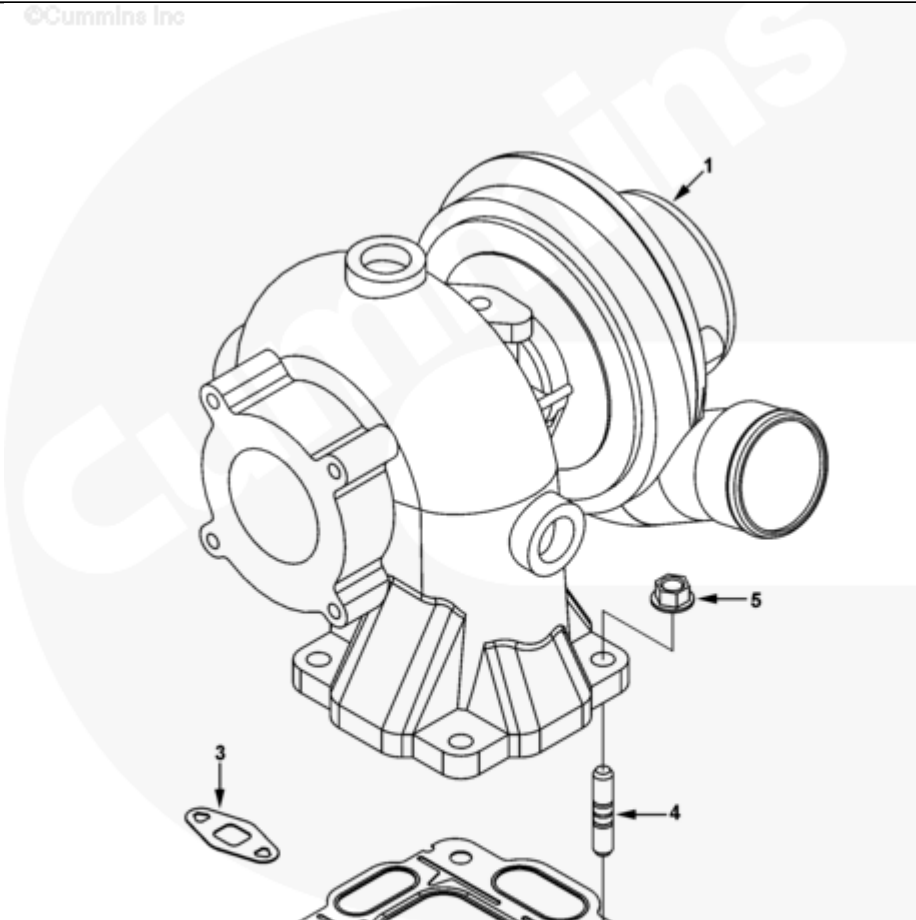

Parts Catalog - Option Detail

Electronic Parts Catalog - Option Detail				
Option	Group	Graphic	Film Card	Date
PP97799-03	10.05	tb953gb	Z	17-APR-02
Engines	6C8.3, C GAS PLUS CM556, G8.3, G8.3 CM558, GTA8.3 CM558, ISC CM2150, ISC CM554, ISC CM850, ISC8.3 CM2250, ISC8.3 G CM2180 C101, ISL CM2150, ISL CM554, ISL CM850, ISL G CM2180, ISL8.9 CM2150 L110, ISL8.9 CM2880 L112, ISL9 CM2150 SN, ISL9 CM2250, ISL9 CM2350 L101, ISL9 CM2350 L111, ISLE4 CM850, L GAS PLUS CM556, L8.9, L8.9 L121, L8.9G CMOH2.0 L125B, L9 CM2350 L116B, L9 CM2350 L119B, L9 CM2350 L120C, L9 CM2350 L123B, L9.3 L105, L9.5 L117, L9N CM2380 L124B, QSC8.3 CM2250, QSC8.3 CM2880 C102, QSC8.3 CM554, QSC8.3 CM850(CM2850), QSL9 CM2250, QSL9 CM2250 L115, QSL9 CM2350 L102, QSL9 CM2350 L107, QSL9 CM2350 L118, QSL9 CM2350 L122, QSL9 CM554, QSL9 CM850(CM2850), QSL9 G CM558, QSL9 M CM2250 L106, QSL9.3 CM2880 L113			

tb953gb

Cart	Ref No	Part Number	Part Description	Required	Remarks
View My Cart					
		PP97799-03	Turbocharger		MR - TURBOCHARGER...(More)
					Engine Family: C Series
					Turbocharger Location: HMFO
					Base ID17 Turbocharger:
					3593680
					Turbocharger Type: Non -
					Wastegate
					Turbocharger Model:
					Compressor Angle (Shipping
					deg): N/A
					Turbine Angle (deg): N/A
					SPIG Orientation: N/A
					Engine Cylinders: 6
					Engine Aspiration:
					Turbocharged; Aftercooled
<input type="checkbox"/>		4025043	Turbocharger Kit	1	
	1	3593680	Turbocharger	1	Sold In Higher Level Assy/Kit
<input type="checkbox"/>	2	3921926	Turbocharger Gasket	1	
<input type="checkbox"/>	3	3285747	Oil Drain Gasket	1	
<input type="checkbox"/>	4	3937123	Double End Plain Stud	4	M10 x 1.50 (Both Ends) x 50
<input type="checkbox"/>	5	3902662	Hexagon Flange Nut	4	M10 x 1.50